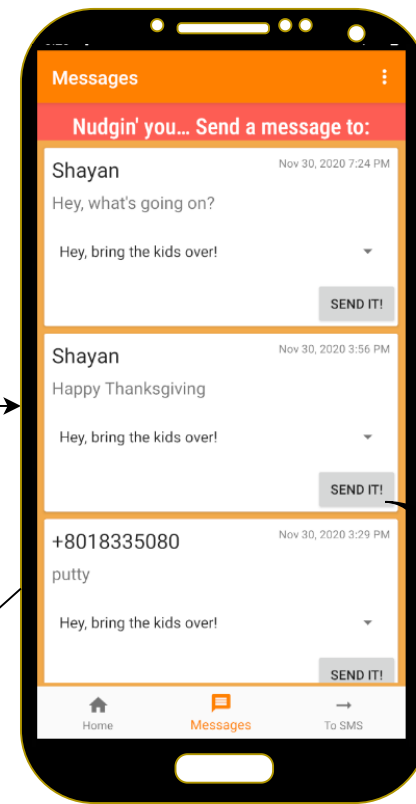

This button allows users to sign in with their Google Account

A spinner that drops down to allow users to select a UserType and thus specialized autoReplies.

A button that allows user's to SignOut of their Google Account

These navigation buttons will lead to native android messaging app in the next implementation of KiT.

A list of Autoreplies a user can select from, clicking the "Send it!" button above will send an SMS message to the number the text was received from