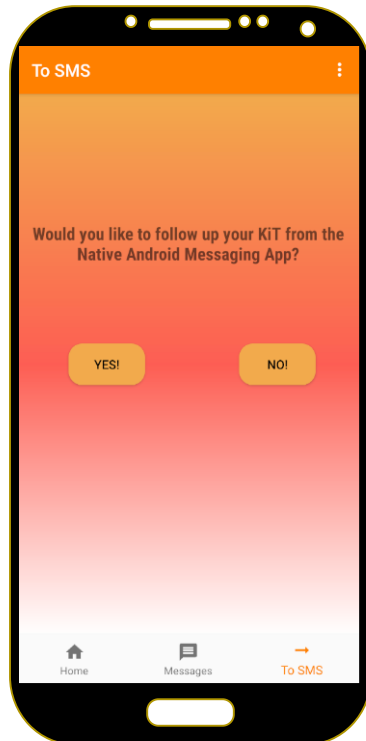

This button allows users to sign in with their Google Account

A spinner that drops down to allow users to select a UserType and thus specialized autoReplies.

A button that allows user's to SignOut of their Google Account

These navigation buttons will lead to native android messaging app in the next implementation of KiT.

A list of Autoreplies a user can select from, clicking the "Send it!" button above will send an SMS message to the number the text was received from